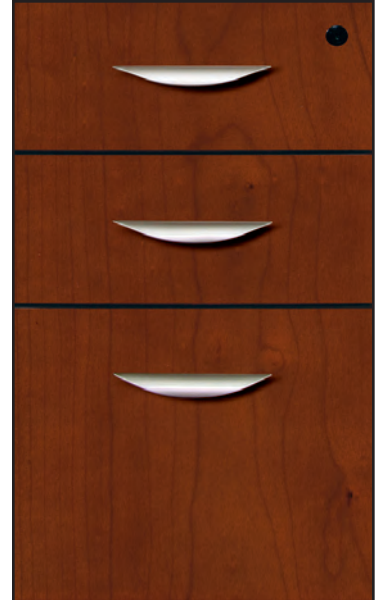

▶ VENTNOR WOOD VENEER DESKING

- Hand selected veneers accented with solid wood fluted edges finished in a rich satin gloss Toffee or Cordovan finish that features a nine step finishing process with a Polyester top coat finish.
- Box and file drawers feature full extension ball bearing drawer slides.
- Lateral files come equipped with a mechanical safety interlock.
- Pedestals, lateral files + multi-storage files are designed to connect to the appropriate desk, credenza and return shells.
- Drawer interiors are constructed of multi-ply wood veneer.
- Metal pins and cam fasteners are designed for rigidity. Metal brackets are also included for additional strength + rigidity.

Satin Nickel handles are standard on all Ventnor filing and storage components.

Solid wood fluted edges finished in either a rich satin gloss Toffee (TCH) or Cordovan (CCH) finish.

Grommets are standard on desks, returns, bridges, credenzas, extended corners and hutches.

Top quality full extension ball bearing slides on all box and file drawers.

Natural wood grain runs vertically and matches seamlessly from top to bottom on all drawer fronts

▶ VENTNOR WOOD VENEER DESKING