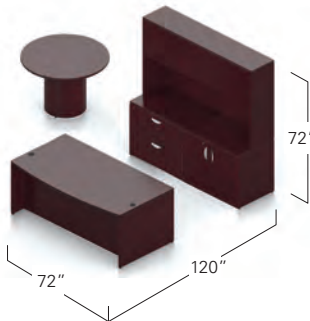

VF3624SC
Storage Cabinet
36W x 24D x 29H
\$1281

VF3022MSF*
Mixed storage unit with Lock
30W x 22D x 28H
Fully Assembled
To be used under VF7224CS as single shell
\$1260

VF7224C*
Storage Cabinet with Locking Pedestals
72W x 24D x 29H
Fully Assembled
\$2363

SAMPLE LAYOUTS

LAYOUT VF-A

1 VF7236DI 1 VF7224CS 1 VF72HD
1 VF4224FB 1 VF22BBF

\$4632

LAYOUT VF-B

1 VF7236DS 1 VF7224CS 1 VF72HD
1 VF4224FB= 1 VF22BBF 1 VF22FF

\$5347

LAYOUT VF-C

1 VF7240BDS 1 VF7224CS 1 VF72HD
2 VF22BBF 2 VF22FF

\$4947

LAYOUT VF-D

1 VF7240BDS 1 VF3624SC 1 VF72HD
1 VF22BBF 1 VF22FF 1 VF42R

\$6202

LAYOUT VF-F

1 VF7230RDS 1 VF4224RR 1 VF6012RT
1 VF22BBF 1 VF22FF

\$3955