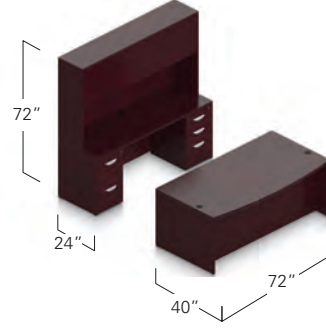

VF3624SC
Storage Cabinet
36W x 24D x 29H
\$1281

VF3022MSF*
Mixed storage unit with Lock
30W x 22D x 28H
Fully Assembled
To be used under VF7224CS as single shell
\$1260

VF7224C*
Storage Cabinet with Locking Pedestals
72W x 24D x 29H
Fully Assembled
\$2363

SAMPLE LAYOUTS

LAYOUT VF-A

1 VF7236DI 1 VF7224CS 1 VF72HD
1 VF4224FB 1 VF22BBF

\$4632

LAYOUT VF-B

1 VF7236DS 1 VF7224CS 1 VF72HD
1 VF4224FB= 1 VF22BBF 1 VF22FF

\$5347

LAYOUT VF-C

1 VF7240BDS 1 VF7224CS 1 VF72HD
2 VF22BBF 2 VF22FF

\$4947

LAYOUT VF-D

1 VF7240BDS 1 VF3624SC 1 VF72HD
1 VF22BBF 1 VF22FF 1 VF42R

\$6202

LAYOUT VF-F

1 VF7230RDS 1 VF4224RR 1 VF6012RT
1 VF22BBF 1 VF22FF

\$3955