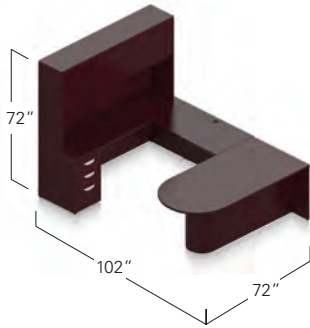

VF3624SC
Storage Cabinet
36W x 24D x 29H
\$1281

VF3022MSF*
Mixed storage unit with Lock
30W x 22D x 28H
Fully Assembled
To be used under VF7224CS as single shell
\$1260

VF7224C*
Storage Cabinet with Locking Pedestals
72W x 24D x 29H
Fully Assembled
\$2363

SAMPLE LAYOUTS

LAYOUT VF-A

1 VF7236DI 1 VF7224CS 1 VF72HD
1 VF4224FB 1 VF22BBF

\$4632

LAYOUT VF-B

1 VF7236DS 1 VF7224CS 1 VF72HD
1 VF4224FB= 1 VF22BBF 1 VF22FF

\$5347

LAYOUT VF-C