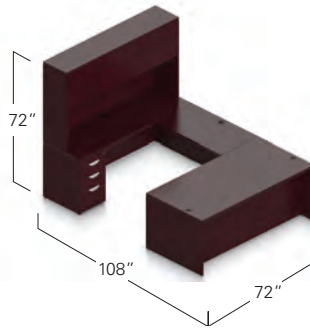

VF3624SC
Storage Cabinet
36W x 24D x 29H
\$1281

VF3022MSF*
Mixed storage unit with Lock
30W x 22D x 28H
Fully Assembled
To be used under VF7224CS as single shell
\$1260

VF7224C*
Storage Cabinet with Locking Pedestals
72W x 24D x 29H
Fully Assembled
\$2363

SAMPLE LAYOUTS

LAYOUT VF-A

1 VF7236DI 1 VF7224CS 1 VF72HD
1 VF4224FB 1 VF22BBF

\$4632

LAYOUT VF-B

1 VF7236DS 1 VF7224CS 1 VF72HD
1 VF4224FB= 1 VF22BBF 1 VF22FF

\$5347

LAYOUT VF-C