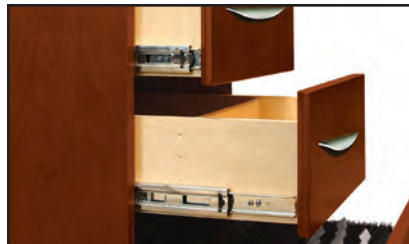

▶ VENTNOR WOOD VENEER DESKING

- Hand selected veneers accented with solid wood fluted edges finished in a rich satin gloss Toffee or Cordovan finish that features a nine step finishing process with a Polyester top coat finish.
- Box and file drawers feature full extension ball bearing drawer slides.
- Lateral files come equipped with a mechanical safety interlock.
- Pedestals, lateral files + multi-storage files are designed to connect to the appropriate desk, credenza and return shells.
- Drawer interiors are constructed of multi-ply wood veneer.
- Metal pins and cam fasteners are designed for rigidity. Metal brackets are also included for additional strength + rigidity.

Satin Nickel handles are standard on all Ventnor filing and storage components.

Solid wood fluted edges finished in either a rich satin gloss Toffee (TCH) or Cordovan (CCH) finish.

Grommets are standard on desks, returns, bridges, credenzas, extended corners and hutches.