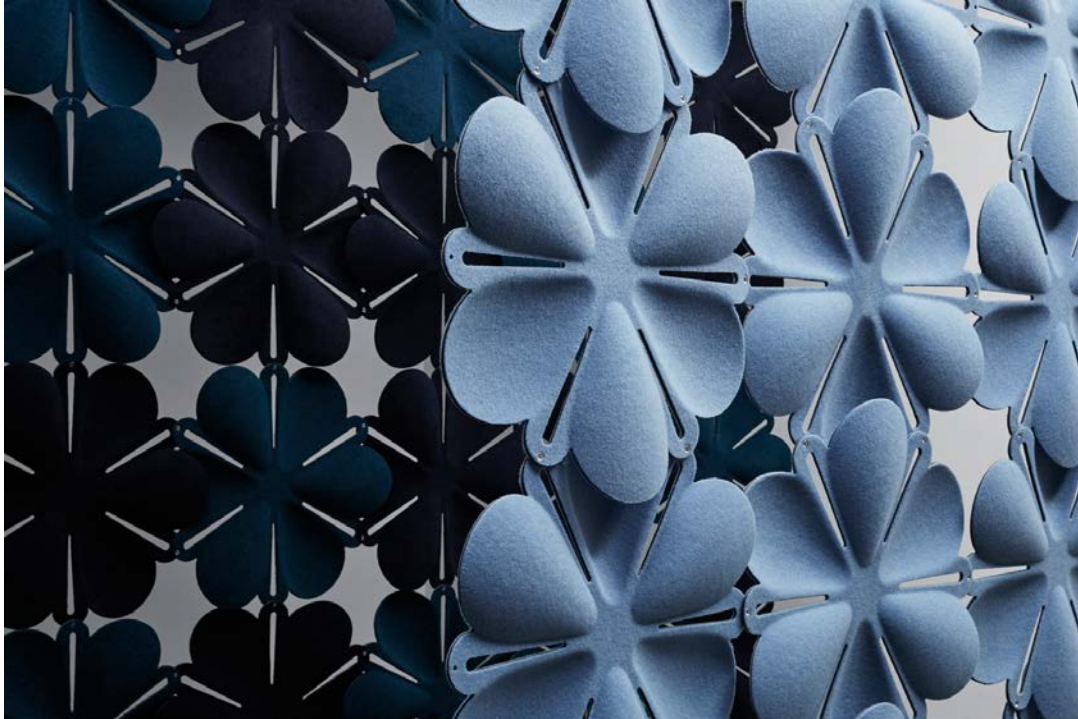

ICF

Airbloom

Design: Stefan Borselius

Airbloom

Design: Stefan Borselius

Frame: Compression-molded fabric-covered fiber felt.

Noise Reduction Coefficient: TBA

Covering: Standard felt in the following ten colors available in 10-packs or 3-packs: light pink (034), red (030), dark green (045), turquoise (025), blue (020), petrol (022), light grey (060), mid grey (065), black (080), white (090). Additional twenty “other” colors available in 10-packs only: magenta (033), orange (035), citron green (040), light blue (041), purple (042), red-pink (043), light brown (044), dark red (046), dark blue (047), dark brown (048), yellow (049), dark blue mélange (050), brown grey mélange (051), dark red mélange (052), red-brown mélange (053), middle green (054), dark green-red mélange (055), hunter green (056), light green (057), or brown (070).

Optional fifty Blazer colors available in 10-pack only at a surcharge, longer delivery time: (CUZ2Q), (CUZ2R), (CUZ2W), (CUZ47), (CUZ3D), (CUZ82), (CUZ86), (CUZ18), (CUZ2S), (CUZ63), (CUZ39), (CUZ31), (CUZ21), (CUZ13), (CUZ87), (CUZ2T), (CUZ90); (CUZ2X), (CUZ2Y), (CUZ2Z), (CUZ58), (CUZ33), (CUZ1L), (CUZ02), (CUZ31), (CUZ2S), (CUZ58), (CUZ82), (CUZ2U), (CUZ2W), (CUZ2T), (CUZ39), (CUZ90), (CUZ2X), (CUZ1F), (CUZ53), (CUZ3A), (CUZ1K), (CUZ1N), (CUZ3B), (CUZ1M), (CUZ12), (CUZ1P), (CUZ1R), (CUZ1T), (CUZ3C), (CUZ3E), (CUZ2U), (CUZ1V), (CUZ28), (CUZ26), (CUZ1W), (CUZ1E), (CUZ1Y), (CUZ1I), (CUZ30), (CUZ09), (CUZ62), (CUZ35) OR (CUZ08).

Dimensions:

Single bloom: 20"h, 18.7"w.

Specification Example:

19291000034

10-Pack Airbloom, light pink felt (034)

19223090

59" Straight Rail, white